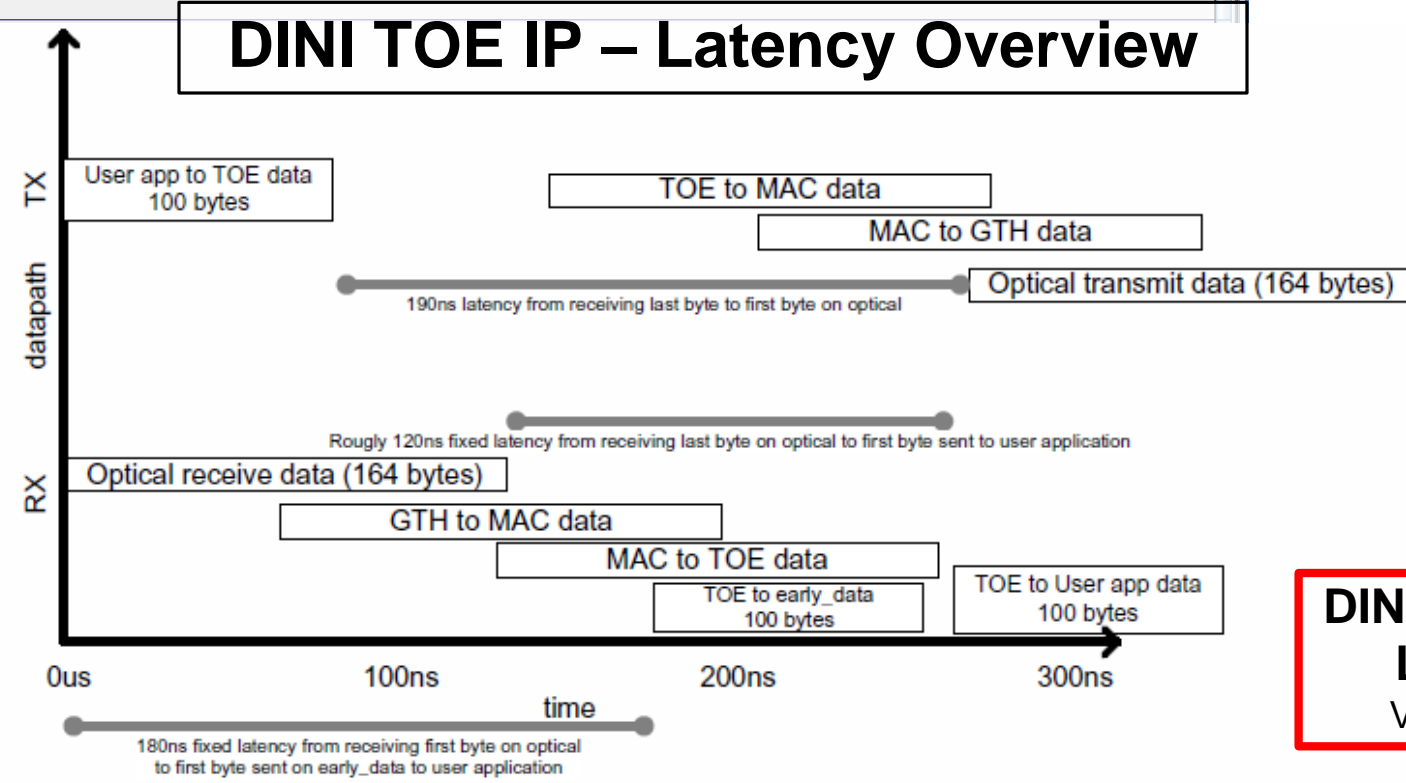

Embedded Logic Analyzer  
trace of DINI TOE IP in  
operation (ChipScope)

For 100-byte payload, user algorithm analysis starts ~200 ns after arriving at MAC

### DINI TOE IP – Latency Overview

TCP Offload Engine (TOE)  
Block Diagram  
v1.00

**DINI Group TOE Latencies**  
V1.03 4/23/12