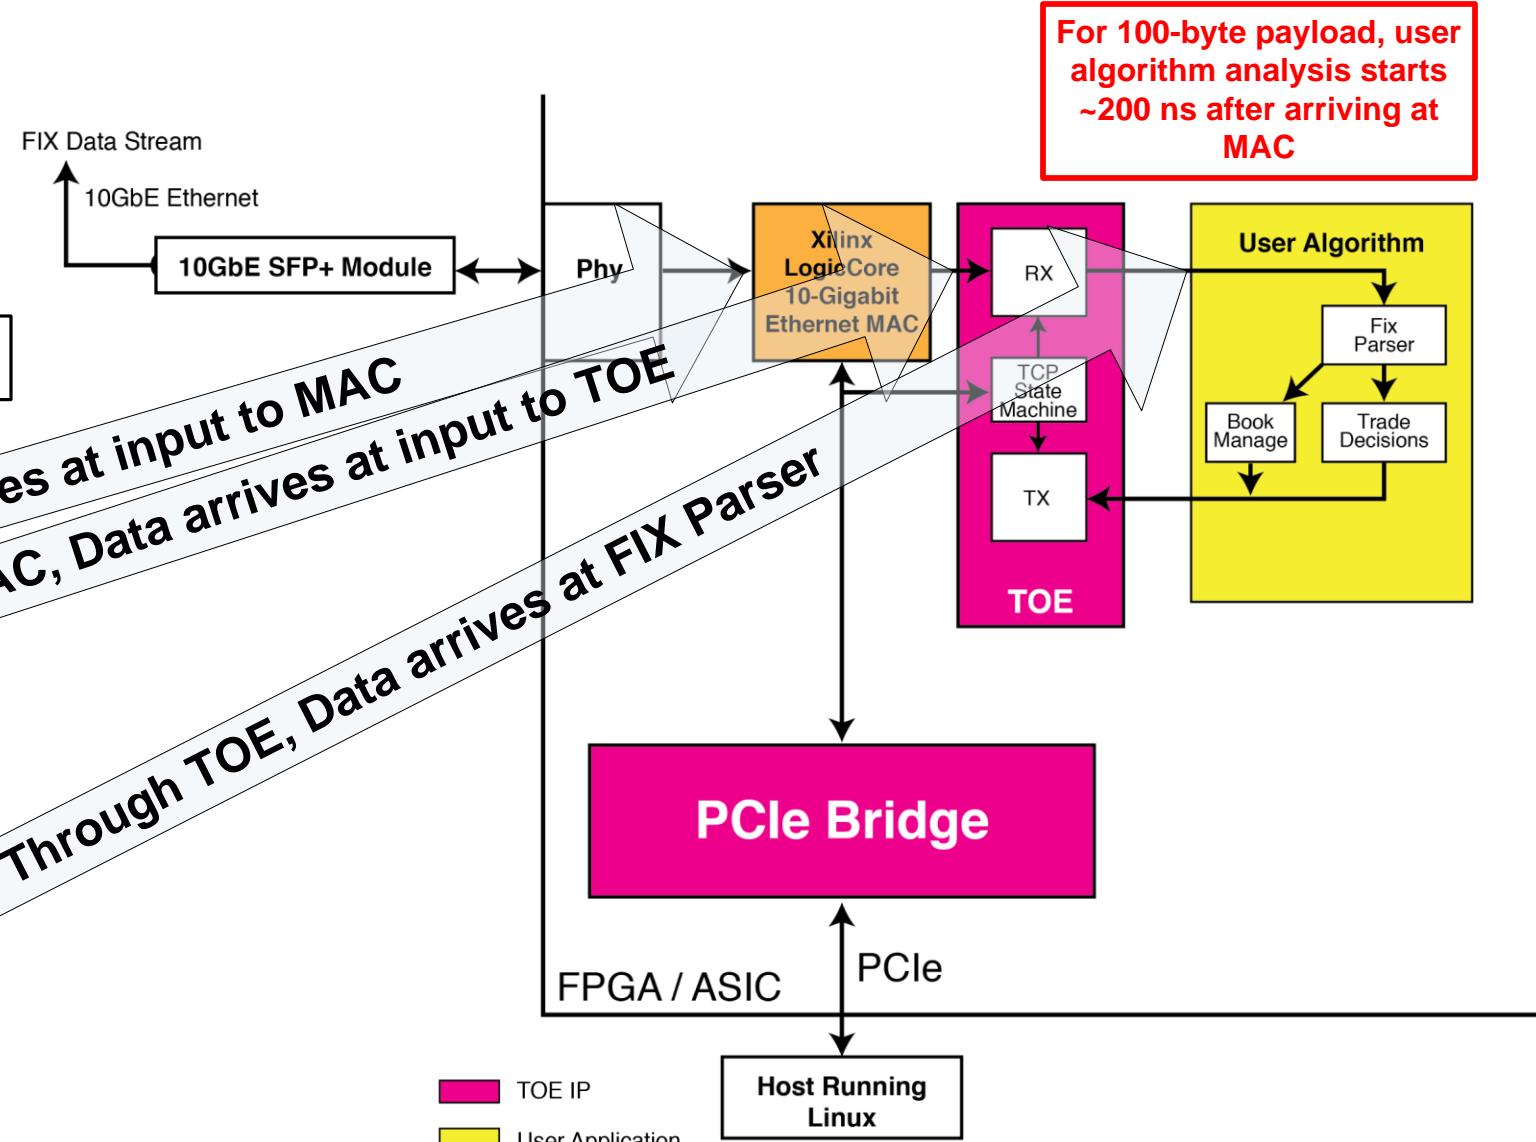

Embedded Logic Analyzer  
trace of DINI TOE IP in  
operation (ChipScope)

For 100-byte payload, user algorithm analysis starts ~200 ns after arriving at MAC

### DINI TOE IP – Latency Overview

TCP Offload Engine (TOE)  
Block Diagram  
v1.00

**DINI Group TOE Latencies**  
V1.03 4/23/12