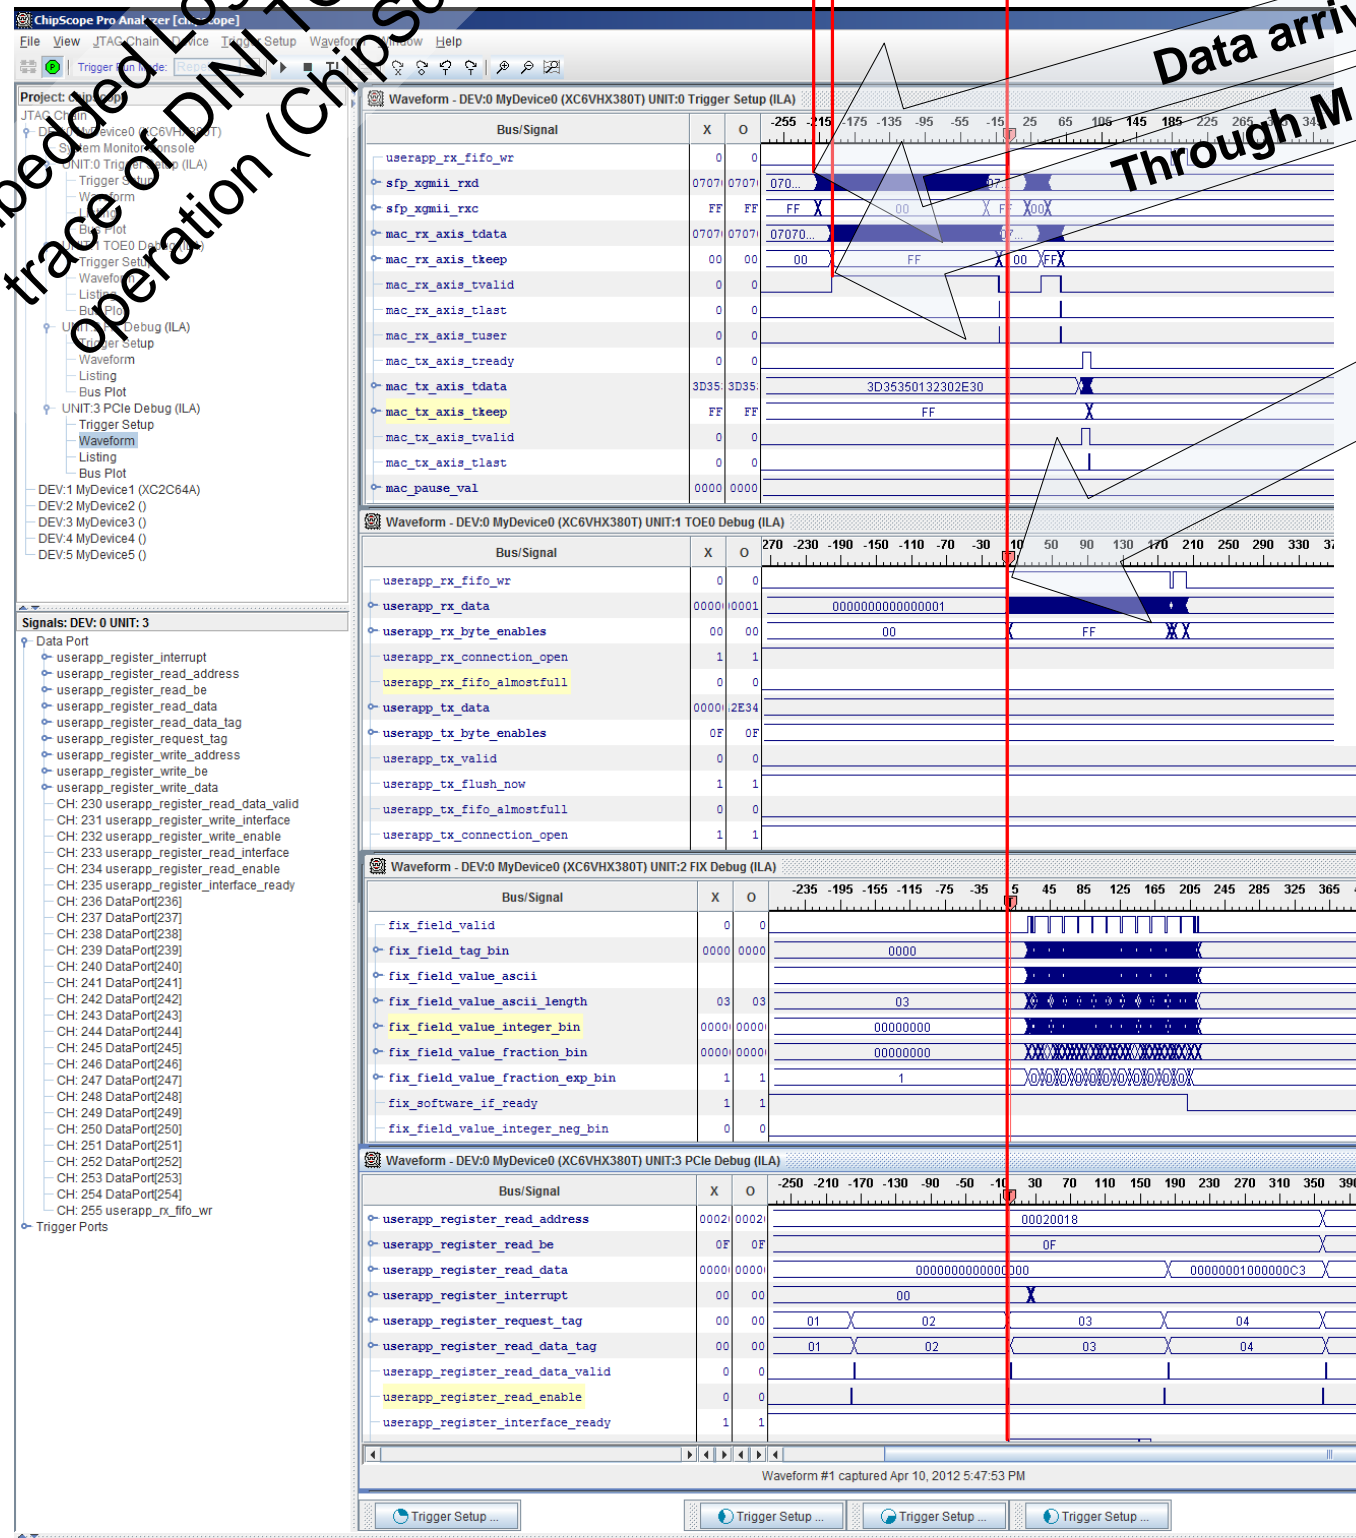

Embedded Logic Analyzer  
trace of DINI TOE IP in  
operation (ChipScope)

For 100-byte payload, user algorithm analysis starts ~200 ns after arriving at MAC

### DINI TOE IP – Latency Overview

TCP Offload Engine (TOE)  
Block Diagram  
v1.00

**DINI Group TOE Latencies**  
V1.03 4/23/12